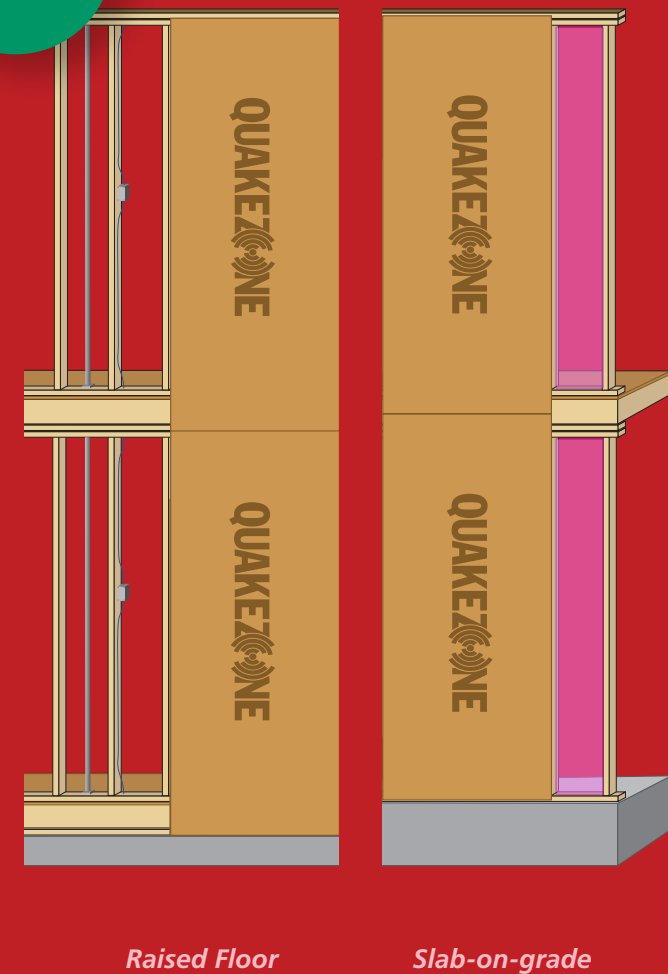

✓ RIGHT-SIZED WALL SHEATHING

Installed vertically, QuakeZone wall sheathing allows you to cover your floor framing and wall system with one sheet per story - speeding up installation. QuakeZone lengths can accommodate different wall heights, joist depths, slab or raised floor construction.

PRODUCTIVITY RE-FRAMED

LEARN MORE AT [NORBORD.COM/NA](https://norbord.com/na)

QUAKEZONE[®]
Wall Sheathing

**THE RIGHT SIZE
WALL SHEATHING**

**THE FASTER AND
SMARTER WAY TO FRAME**

THE OLD WAY

THE QUAKEZONE WAY

Get the wall sheathing that allows you to build faster while still meeting code. QuakeZone is the right size for the way you frame, allowing you to build faster and increase productivity.

- ✔ QuakeZone is available in lengths that can accommodate 11-7/8" and 14" floor framing
- ✔ Installed vertically, QuakeZone removes the need for blocking and filler strips. This reduces cost, waste, and build time while improving the performance of your wall insulation by reducing thermal bridging
- ✔ By eliminating horizontal joints you can reduce wall air leakage by up to 60%