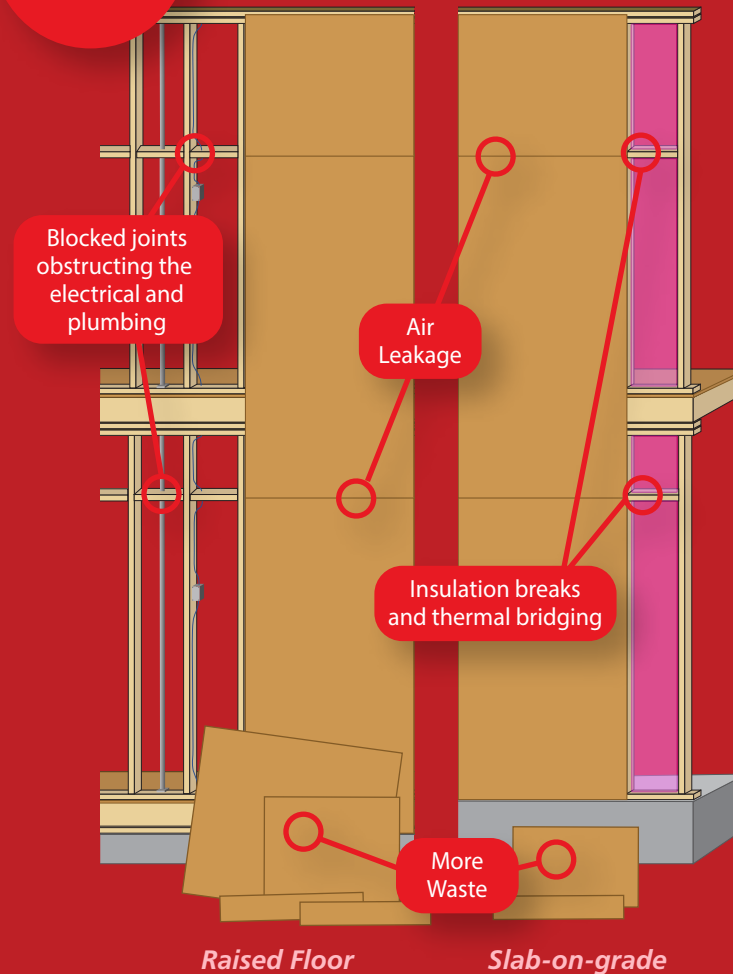

**THE FASTER AND
SMARTER WAY TO FRAME**

THE OLD WAY

THE QUAKEZONE WAY

Get the wall sheathing that allows you to build faster while still meeting code. QuakeZone is the right size for the way you frame, allowing you to build faster and increase productivity.

- ✔ QuakeZone is available in lengths that can accommodate 11-7/8" and 14" floor framing
- ✔ Installed vertically, QuakeZone removes the need for blocking and filler strips. This reduces cost, waste, and build time while improving the performance of your wall insulation by reducing thermal bridging
- ✔ By eliminating horizontal joints you can reduce wall air leakage by up to 60%

FIND THE RIGHT SIZE AT [NORBORD.COM/QUAKEZONE](https://norbord.com/quakezone)